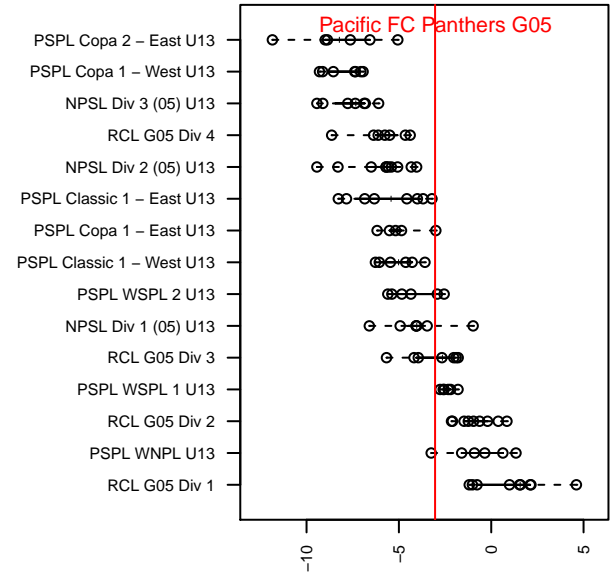

**attack and defense rating
relative to others at age
and all opponents in last 13 months**