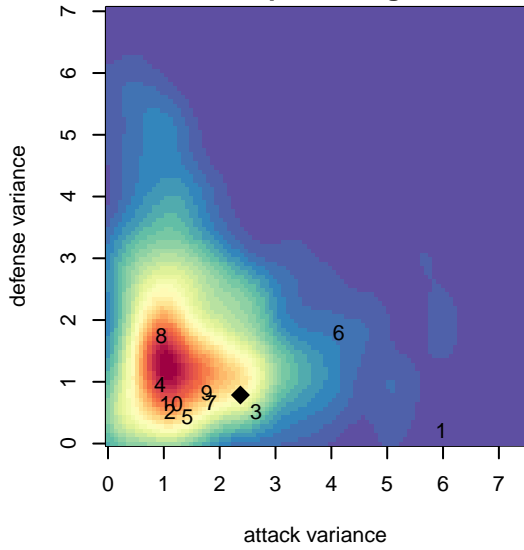

Pacific FC Panthers G05

Pacific FC
 Battleground, WA
 G05 total strength=975
 attack=2.46 defense=1.37
 fall league = PTT G05 Div 1 Red SE
 spr league = Spr OYS G05 Div 1 Red

alt names used:
 PACIFIC FC 05 PANTHERS
 Pacific FC 05G Panthers
 Pacific FC 05G Panthers
 PACIFIC FC PANTHERS
 PACIFIC FC PANTHERS (WA)
 Pacific FC 05G Panthers

Venues played:
 2017 Clash At the Border Gold/Silver/Bronze
 2017 PCU Summer Classic Red
 2017 Bend Premier Cup Ashley Herndon (Silver)
 2017 PTT G05 Division 1 Red SE
 2017 OYS PTT Presidents Cup G05
 2017 Spr OYS G05 Division 1 Red

Pacific FC Panthers G05
 Dots are actual minus expected GF (blue circles) and GA (red triangles).
 Blue line is smoothed change in attack strength. Red is smoothed change in defense strength.

**attack and defense variance (black dot)
relative to other teams
and top 10 in region**