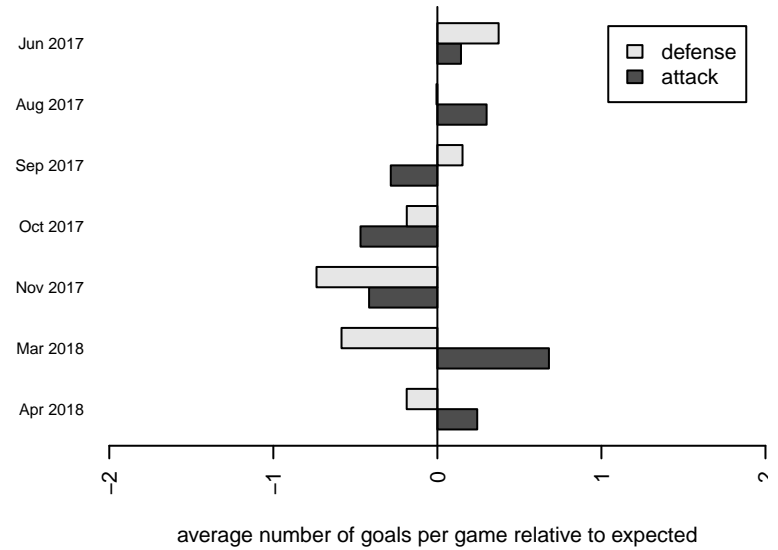

Performance relative to 13 month average