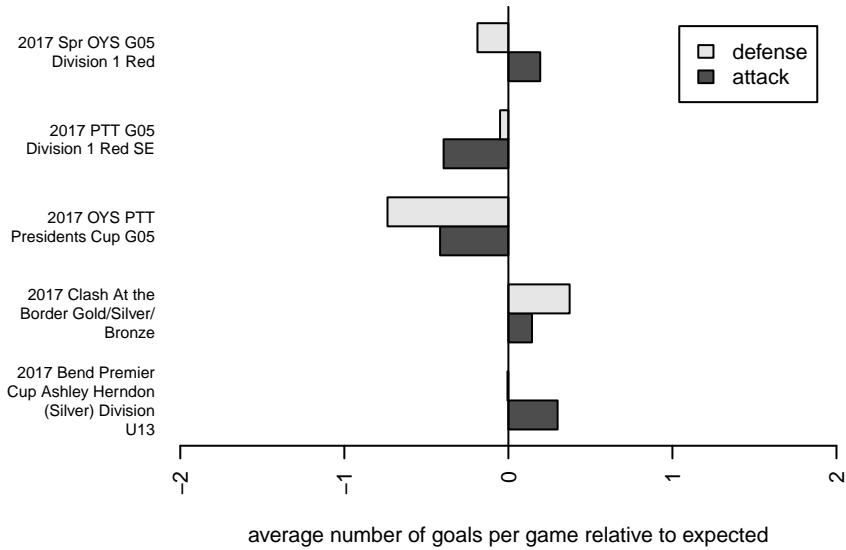

Performance relative to 13 month average