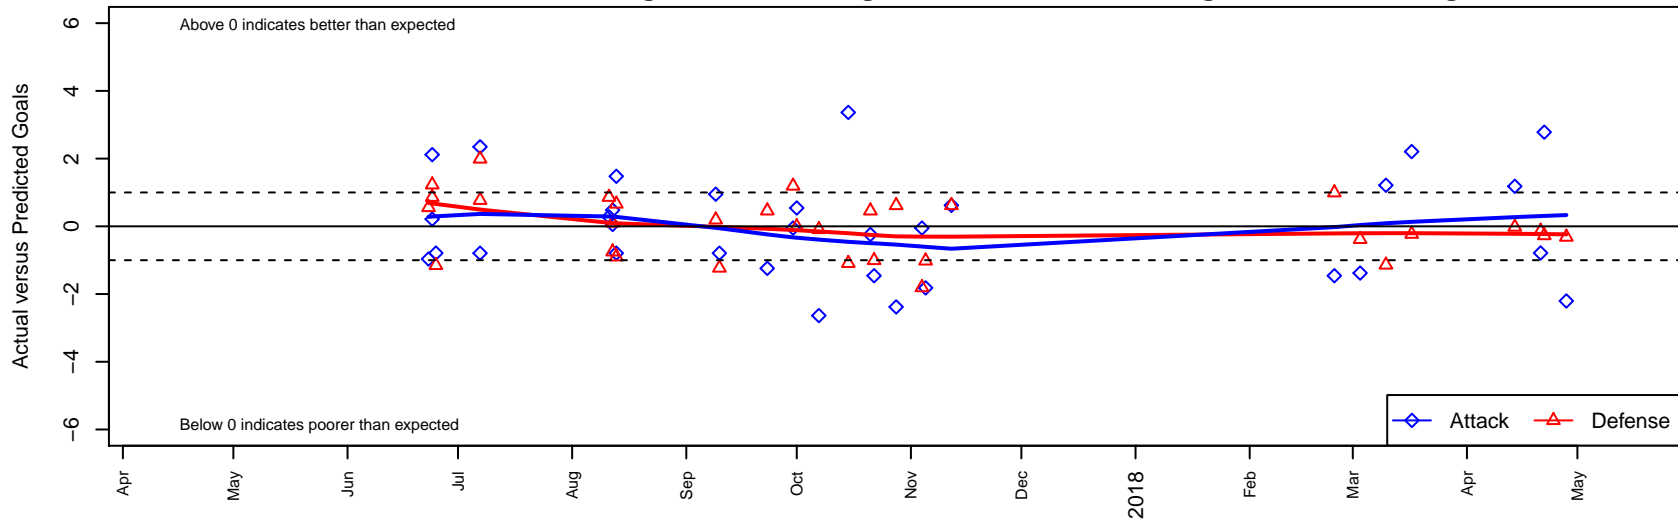

Pacific FC Panthers G05

Pacific FC
 Battleground, WA
 G05 total strength=975
 attack=2.46 defense=1.37
 fall league = PTT G05 Div 1 Red SE
 spr league = Spr OYS G05 Div 1 Red

alt names used:
 PACIFIC FC 05 PANTHERS
 Pacific FC 05G Panthers
 Pacific FC 05G Panthers
 PACIFIC FC PANTHERS
 PACIFIC FC PANTHERS (WA)
 Pacific FC 05G Panthers

Venues played:
 2017 Clash At the Border Gold/Silver/Bronze
 2017 PCU Summer Classic Red
 2017 Bend Premier Cup Ashley Herndon (Silver)
 2017 PTT G05 Division 1 Red SE
 2017 OYS PTT Presidents Cup G05
 2017 Spr OYS G05 Division 1 Red

Pacific FC Panthers G05
 Dots are actual minus expected GF (blue circles) and GA (red triangles).
 Blue line is smoothed change in attack strength. Red is smoothed change in defense strength.

**attack and defense variance (black dot)
relative to other teams
and top 10 in region**